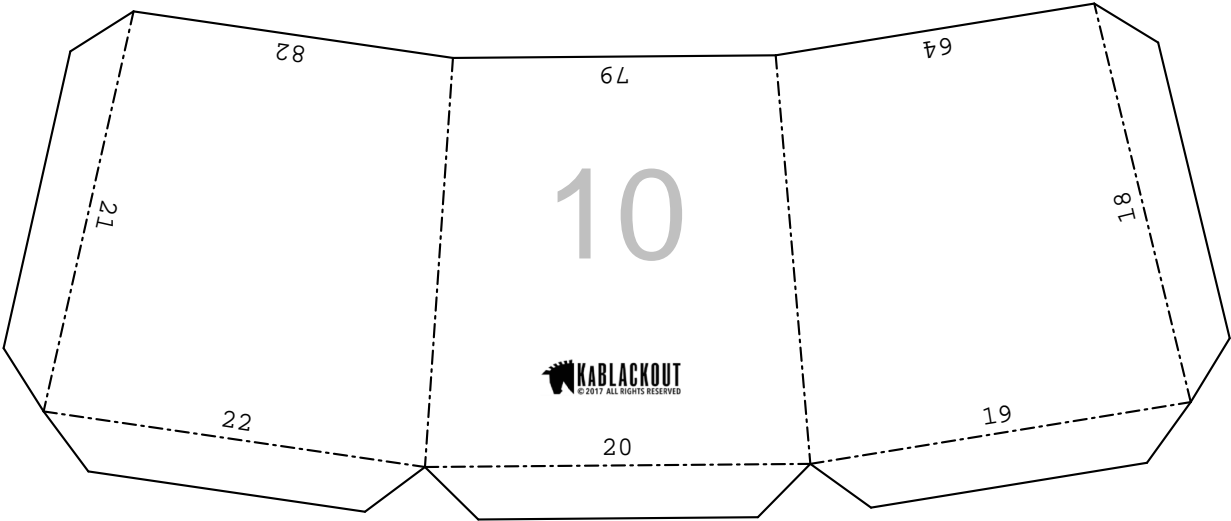

assembled size
from template

200mm (7.9")

200mm (7.9")

RETRO ROCKET

TEMPLATE

contains 8 sheets of components

assembly time: 4 hours

difficulty level ● ● ● ● ●