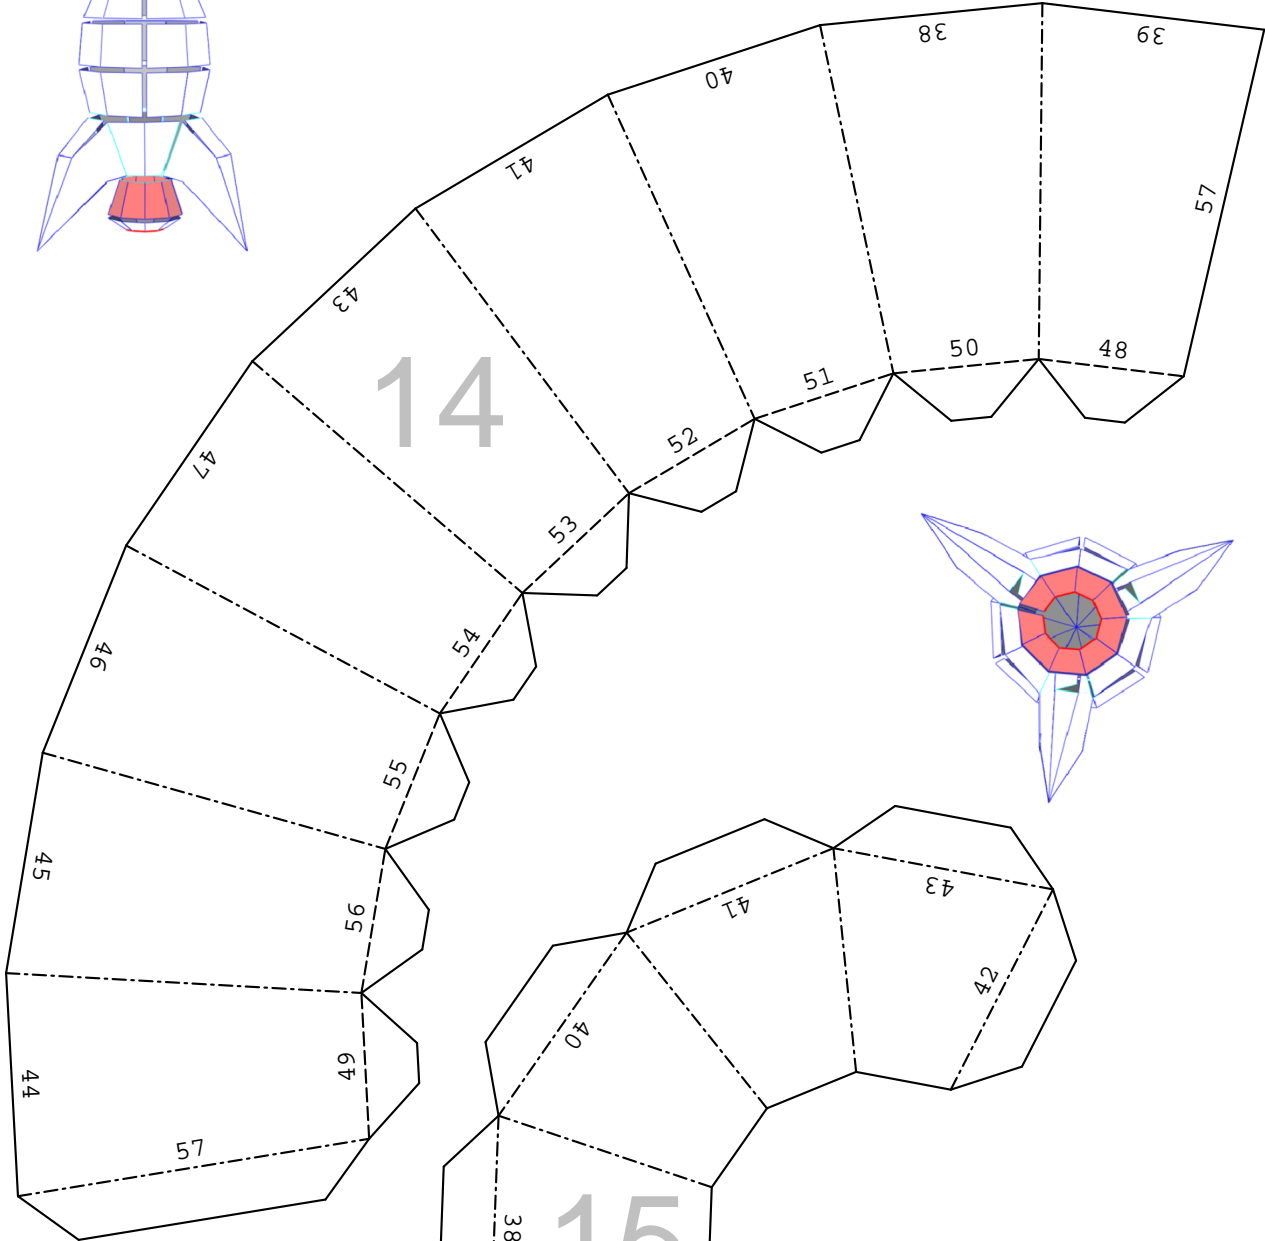

assembled size
from template

200mm (7.9")

200mm (7.9")

RETRO ROCKET

TEMPLATE

contains 8 sheets of components

assembly time: 4 hours

difficulty level ● ● ● ● ●