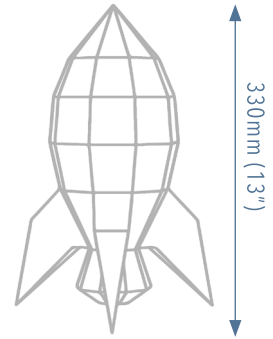

assembled size
from template

200mm (7.9")

200mm (7.9")

RETRO ROCKET

TEMPLATE

contains 8 sheets of components

assembly time: 4 hours

difficulty level ● ● ● ● ●