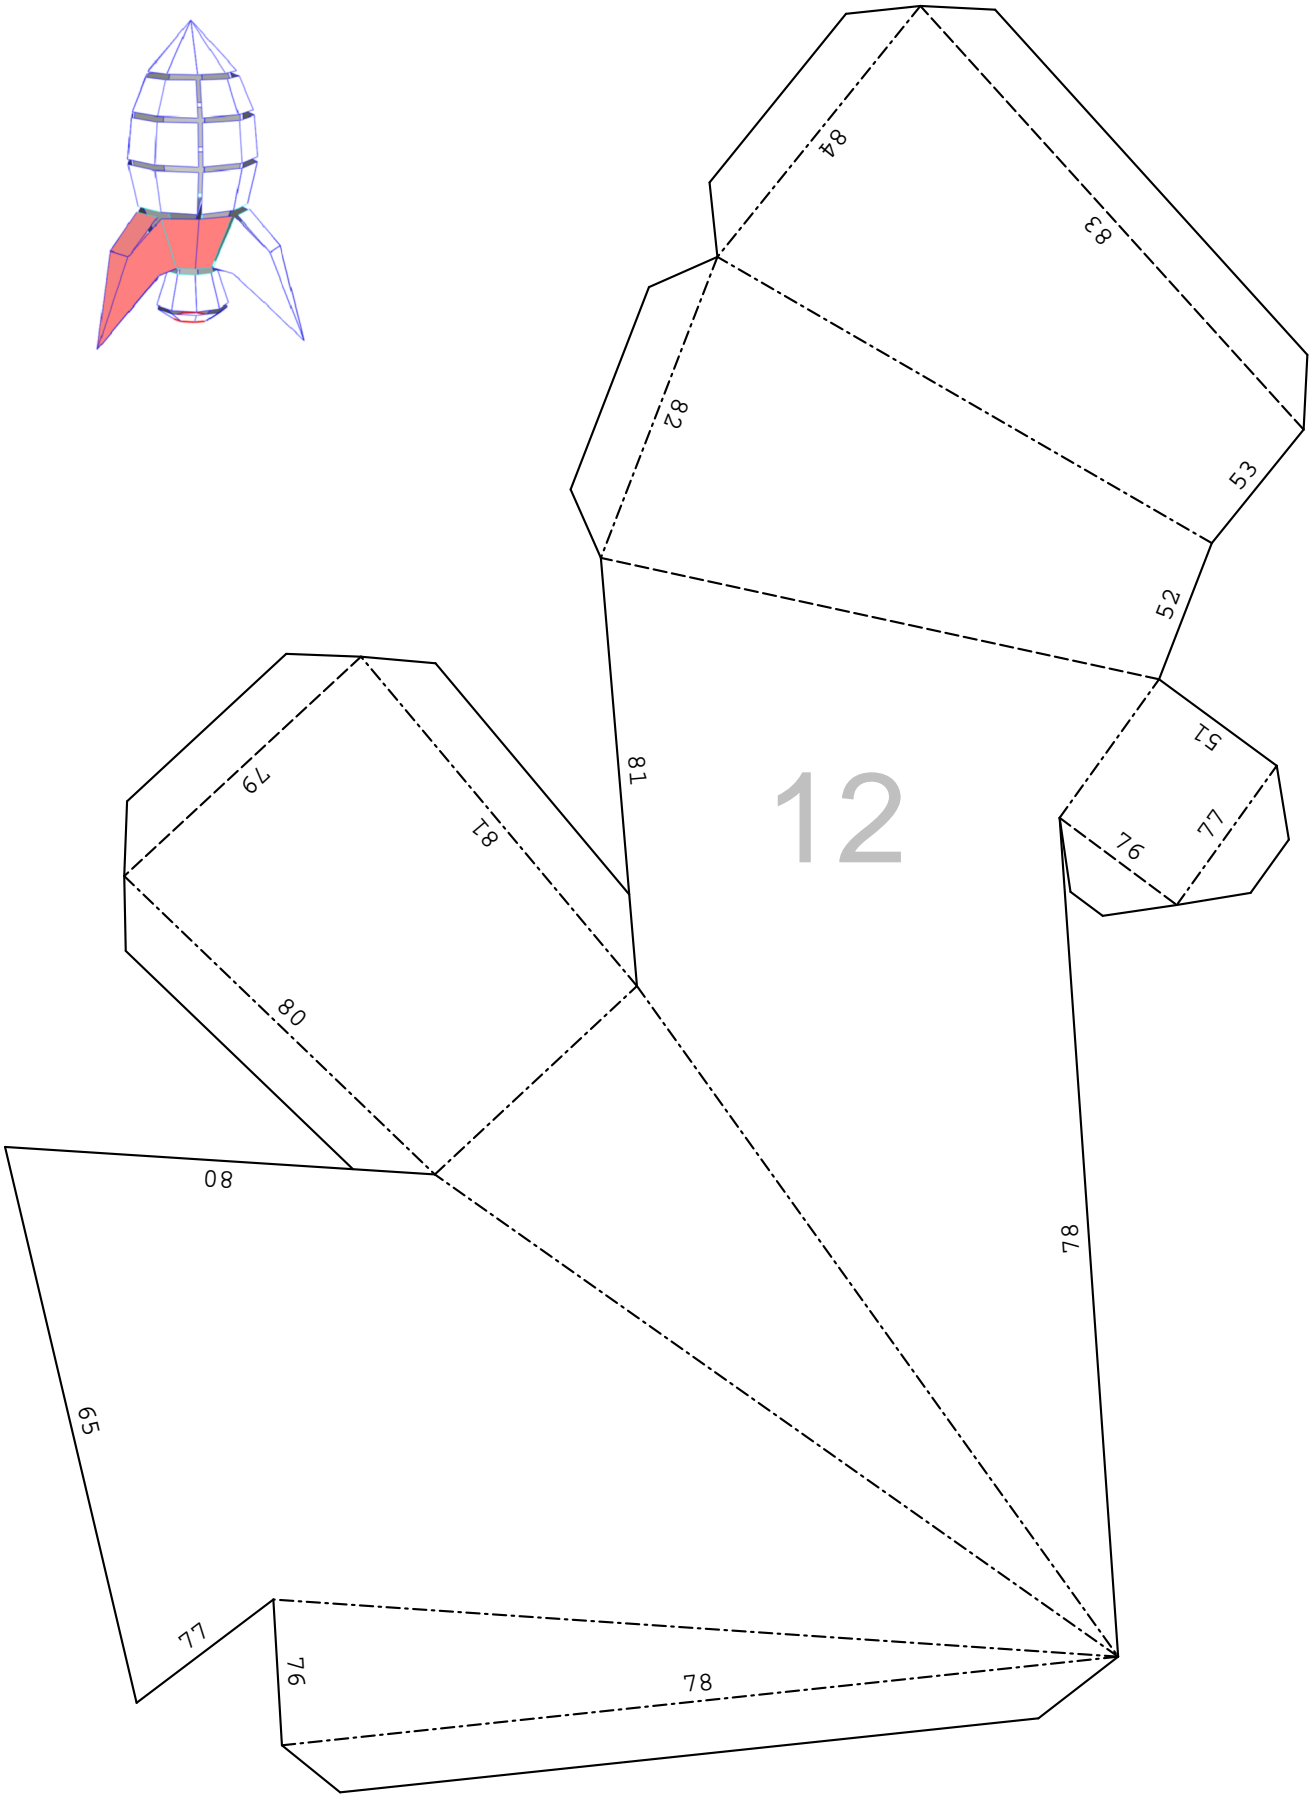

assembled size
from template

200mm (7.9")

200mm (7.9")

RETRO ROCKET

TEMPLATE

contains 8 sheets of components

assembly time: 4 hours

difficulty level ● ● ● ● ●