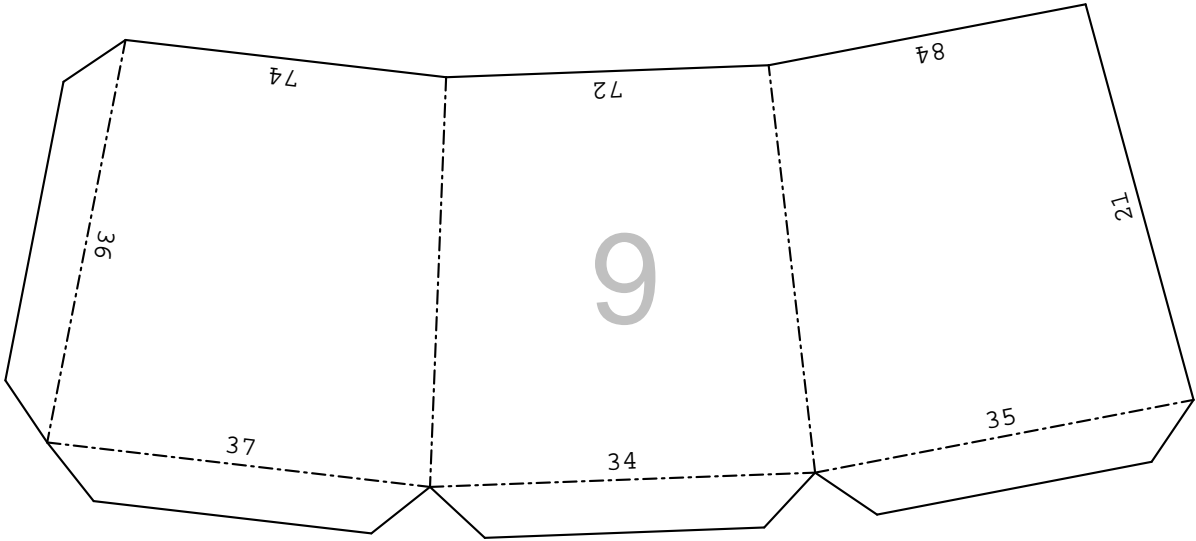

assembled size
from template

200mm (7.9")

200mm (7.9")

RETRO ROCKET

TEMPLATE

contains 8 sheets of components

assembly time: 4 hours

difficulty level ● ● ● ● ●