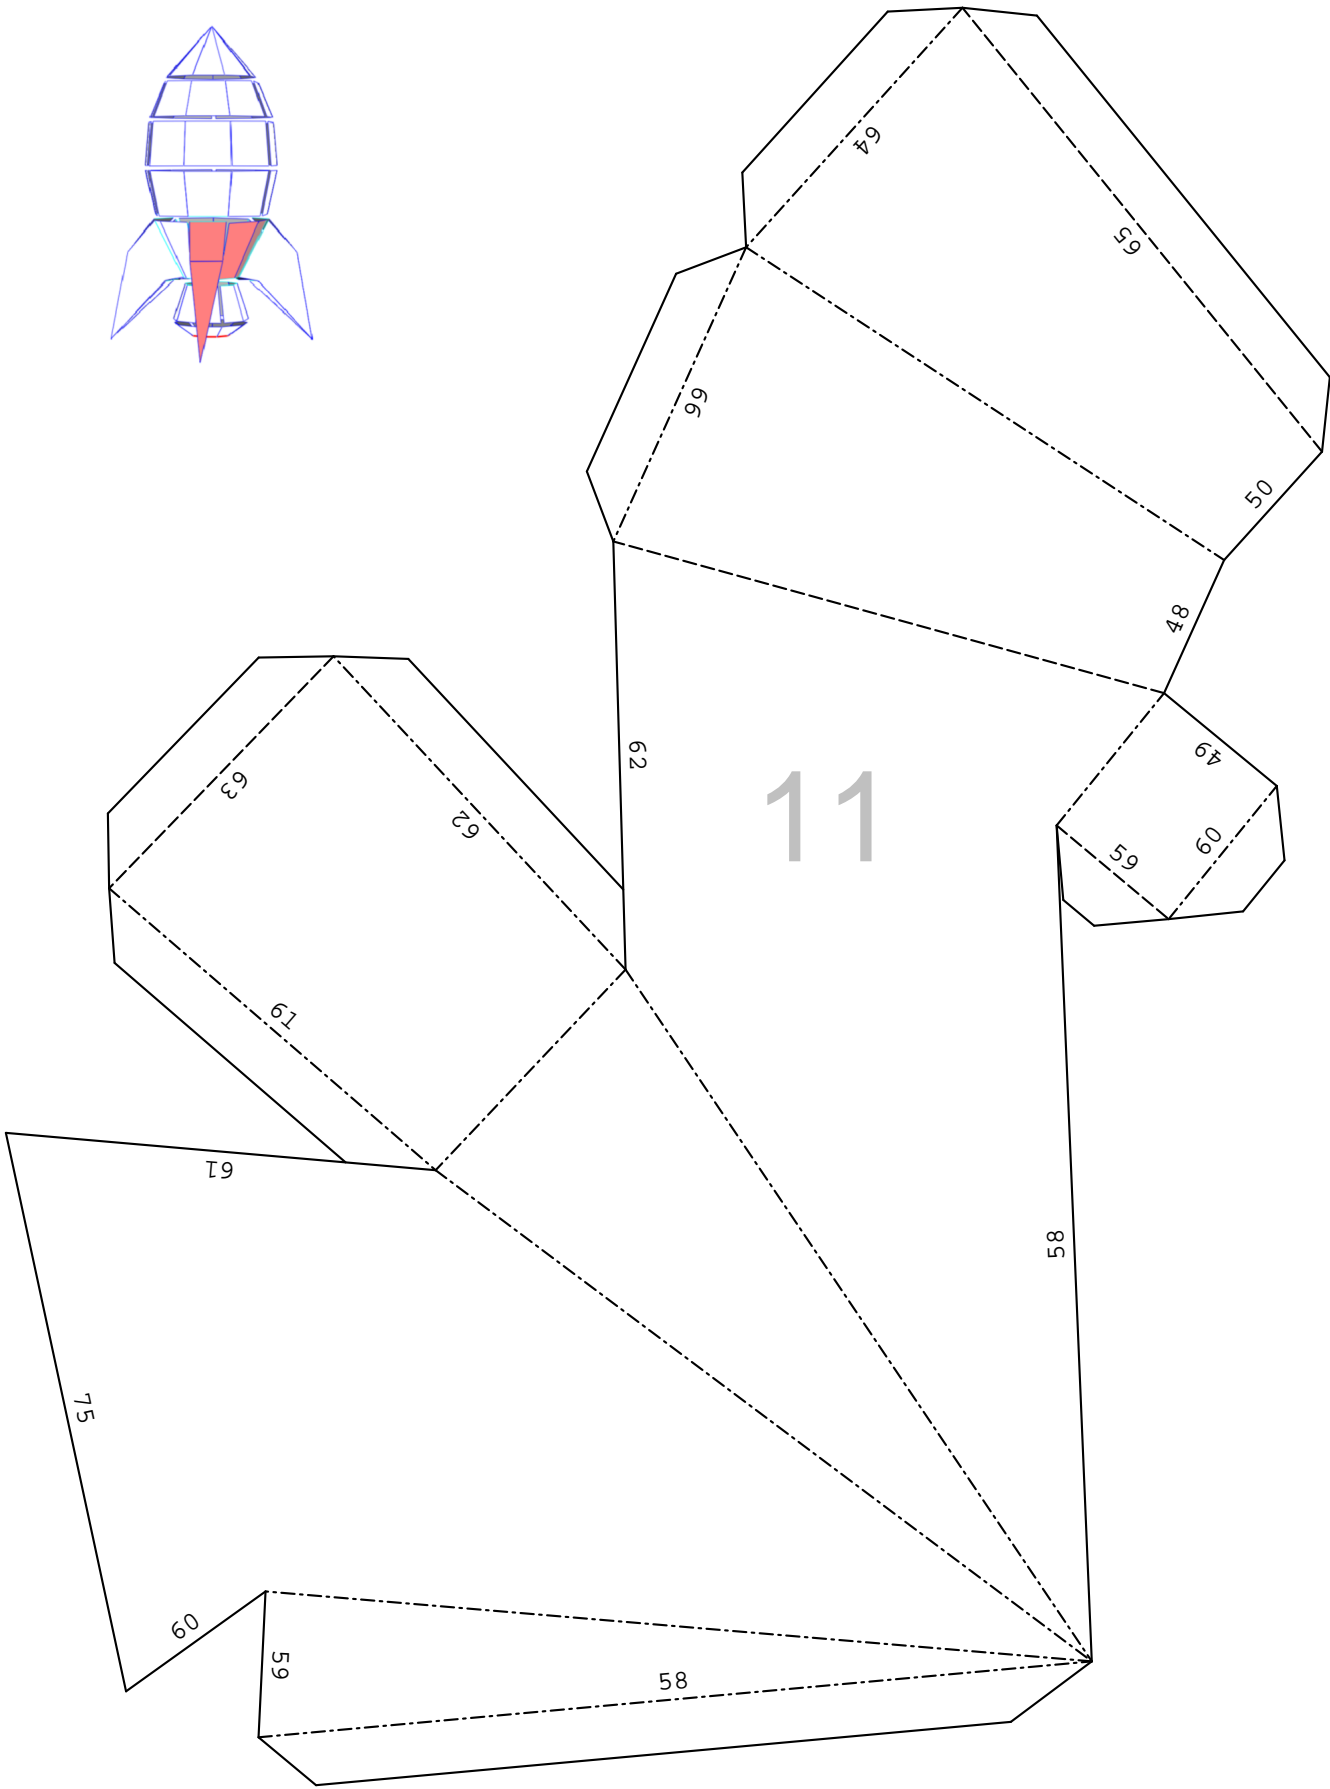

assembled size
from template

200mm (7.9")

200mm (7.9")

RETRO ROCKET

TEMPLATE

contains 8 sheets of components

assembly time: 4 hours

difficulty level ● ● ● ● ●