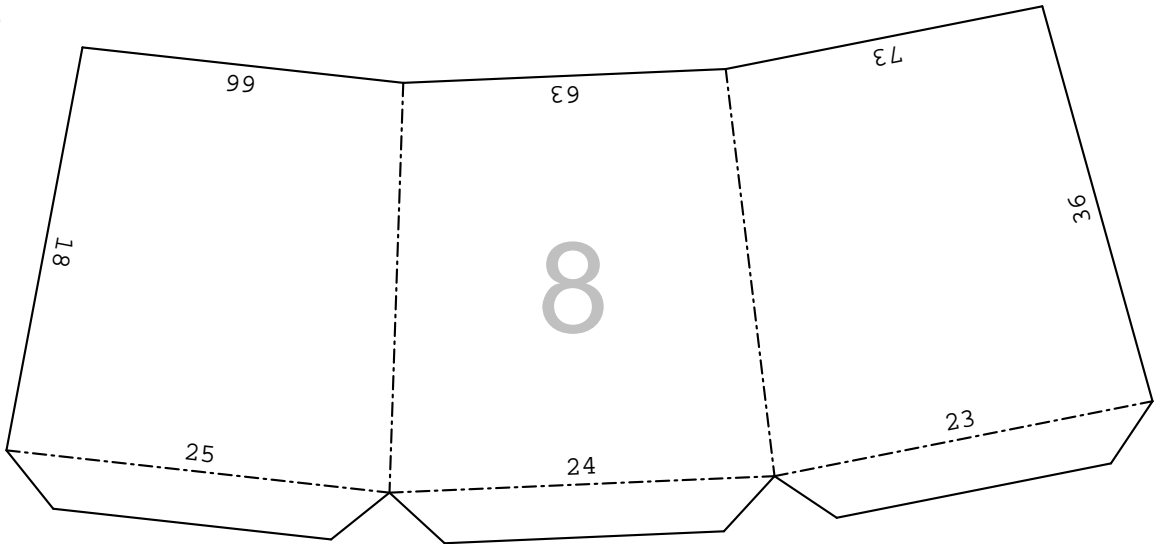

assembled size
from template

200mm (7.9")

200mm (7.9")

RETRO ROCKET

TEMPLATE

contains 8 sheets of components

assembly time: 4 hours

difficulty level ● ● ● ● ●